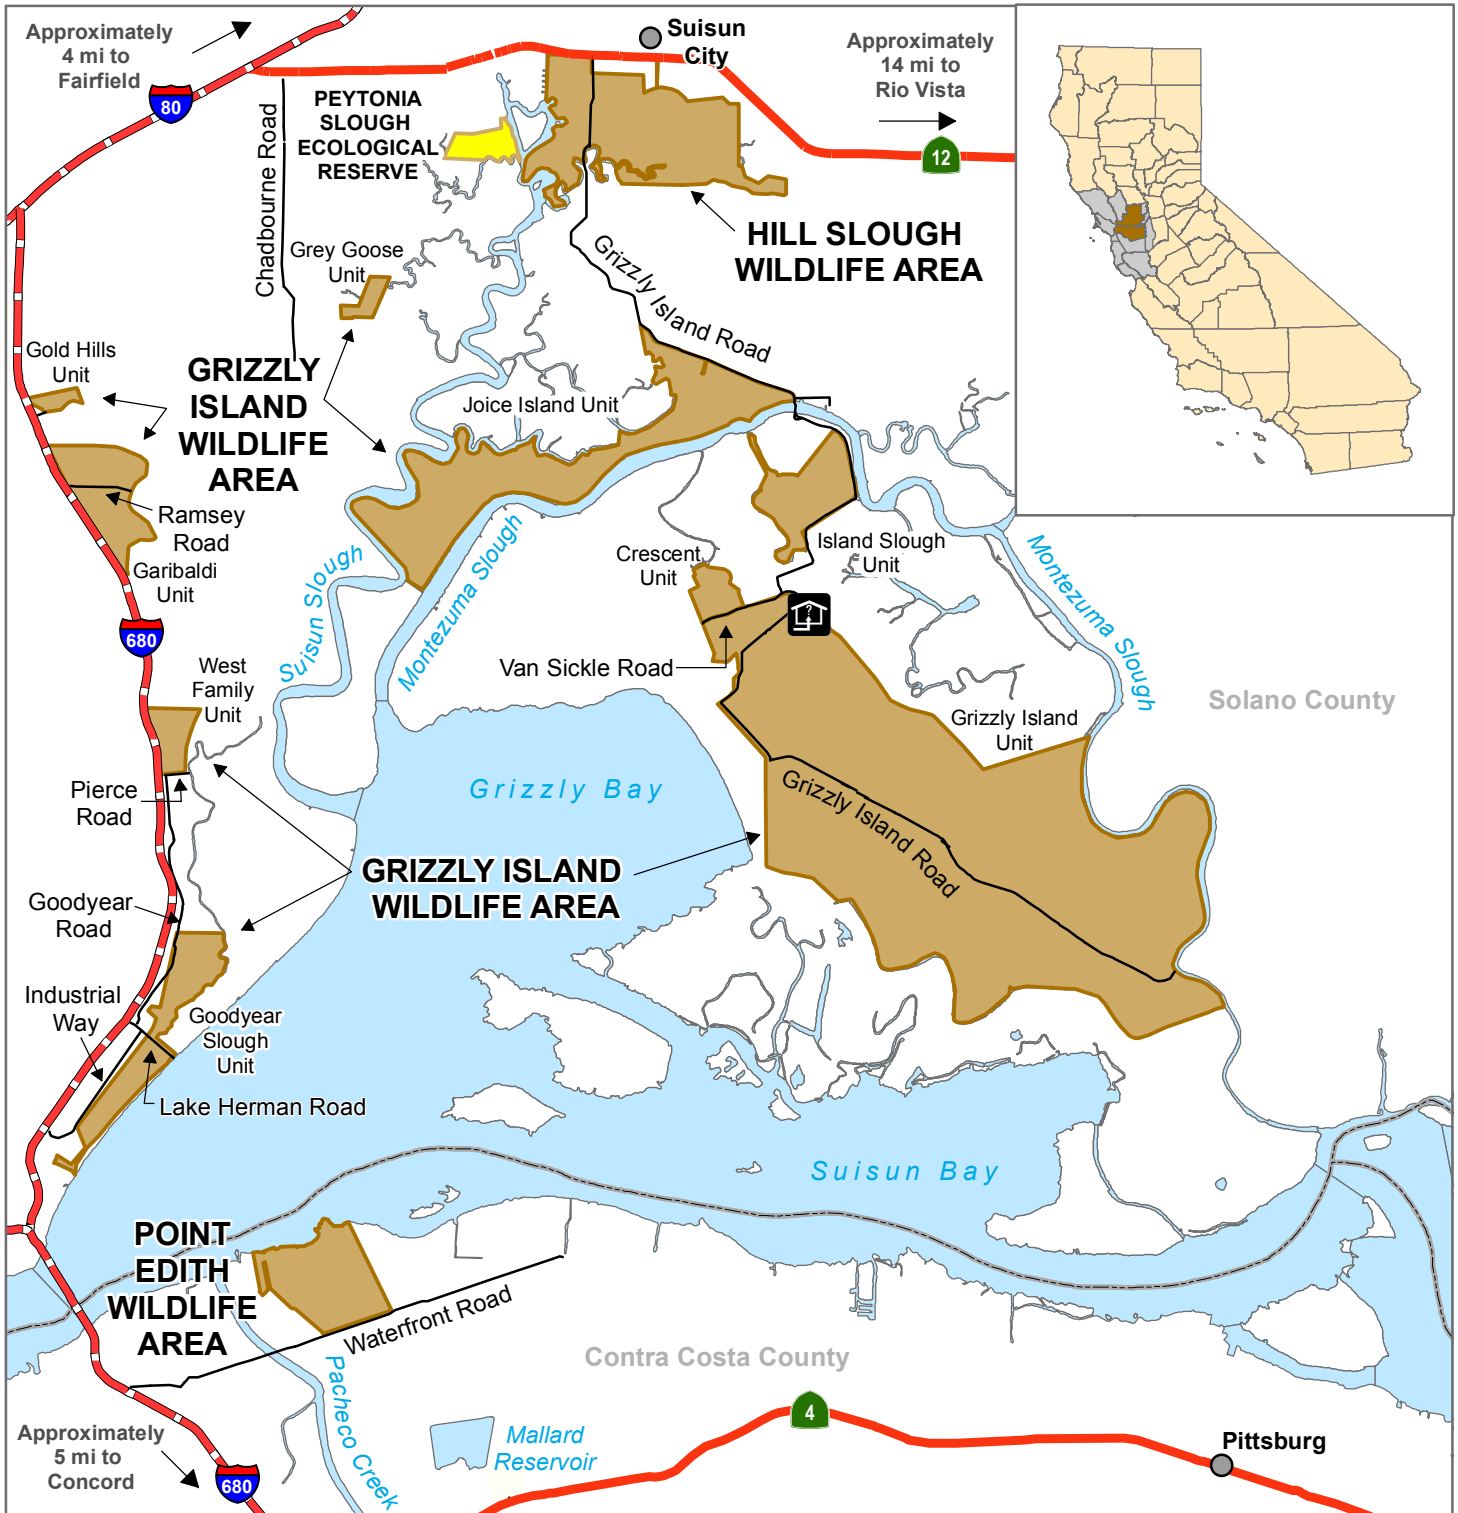

California Department of Fish and Wildlife
Bay Delta Region
GRIZZLY ISLAND WILDLIFE AREA
HILL SLOUGH WILDLIFE AREA
POINT EDITH WILDLIFE AREA
Contra Costa, Solano Counties

Ecological Reserve	Interstate Highway
Wildlife Area	State Highway
Local Road	Fish and Game Headquarters

N
 0 2 Miles

Disclaimer: Boundaries are approximate.
 Maps are intended for general purposes only.

March 2014 - Lisa Ohara,WLB